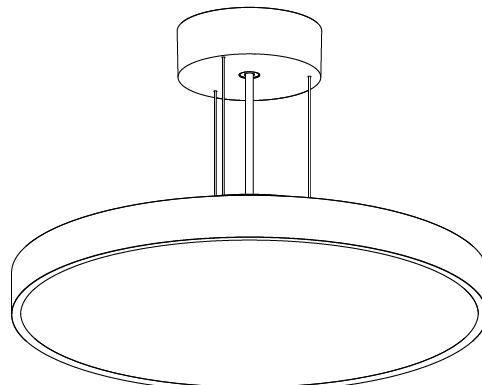

GENERAL

Series: Sign Diva
Subseries: Sign Diva Korona
Brand: Prolicht
Division: Architectural
Mounting Type: Suspension
Mounting Location: Ceiling
Subcategory: Pendant

PHYSICAL

Shape: Round
Diameter (mm): 400
Diameter (in): 15 3/4
Height (mm): 86
Height (in): 3 3/8
Light Distribution: Direct
Weight (kg): 3.302
Weight (lbs): 7.28
Diffuser: PMMA - Opal / Micro-Prism / Sparkling Secret / Vintage Industrial
Fixture Finish: SSR / BKV / CWI / CRY / HAB / UFT / ITA / RUA / FTG / MYG / LOD / PUS / FRO / FUP / KIA / POP / BLS / SPG / MEY / GOH / GUM / CHC / COM / ABZ / JAG / OBR / MOS / ROR
Fixture Material: Extruded Aluminum / Steel
Cable Details: 2,000mm/78 3/4" or 6,000mm/236 1/4" Transparent Cable

ELECTRICAL

Lamp Type: LED (Zhaga Standard)
Input Wattage (W): 17
Dimming: Tri-Mode (Non-Dimming and Phase Dimming (120Vac only) and 0-10V Dimming)
Driver Included: Yes
Driver Location: Integrated
Driver Type: Constant Current - Universal
Driver Class: Class 2
Input Voltage (V): 120 - 277
Constant Current (MA): 500

LED

Color Temperature (°K): 2700 / 3000 / 3500 / 4000
Max. Delivered Lumen (lm): 1807 / 1943 / 1951 / 1991
Nominal Lumen (lm): 2250 / 2420 / 2430 / 2480
CRI: >90 CRI
Lamp Life (hrs): 50000

OPTICAL

RATINGS AND CERTIFICATIONS

Certified By: Certified for North American Standards
IP rating: IP20

51mm 2"
86mm 3 3/8"   2000-6000mm max.

Ø 400mm 15 3/4"