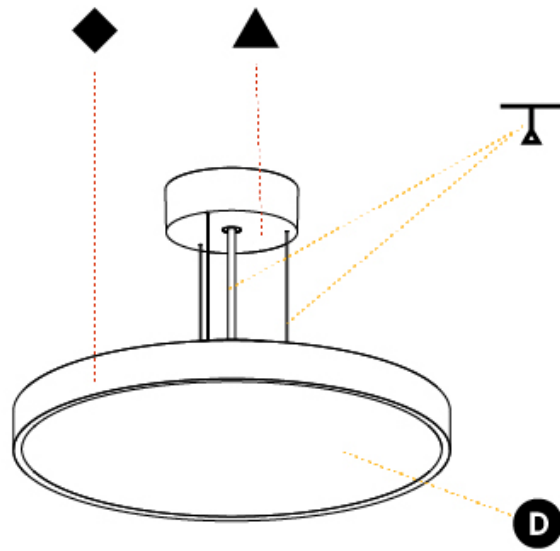

SIGN DIVA KORONA SUSPENSION

A300011-

PROJECT
TYPE
SPECIFIER
QUANTITY
DATE